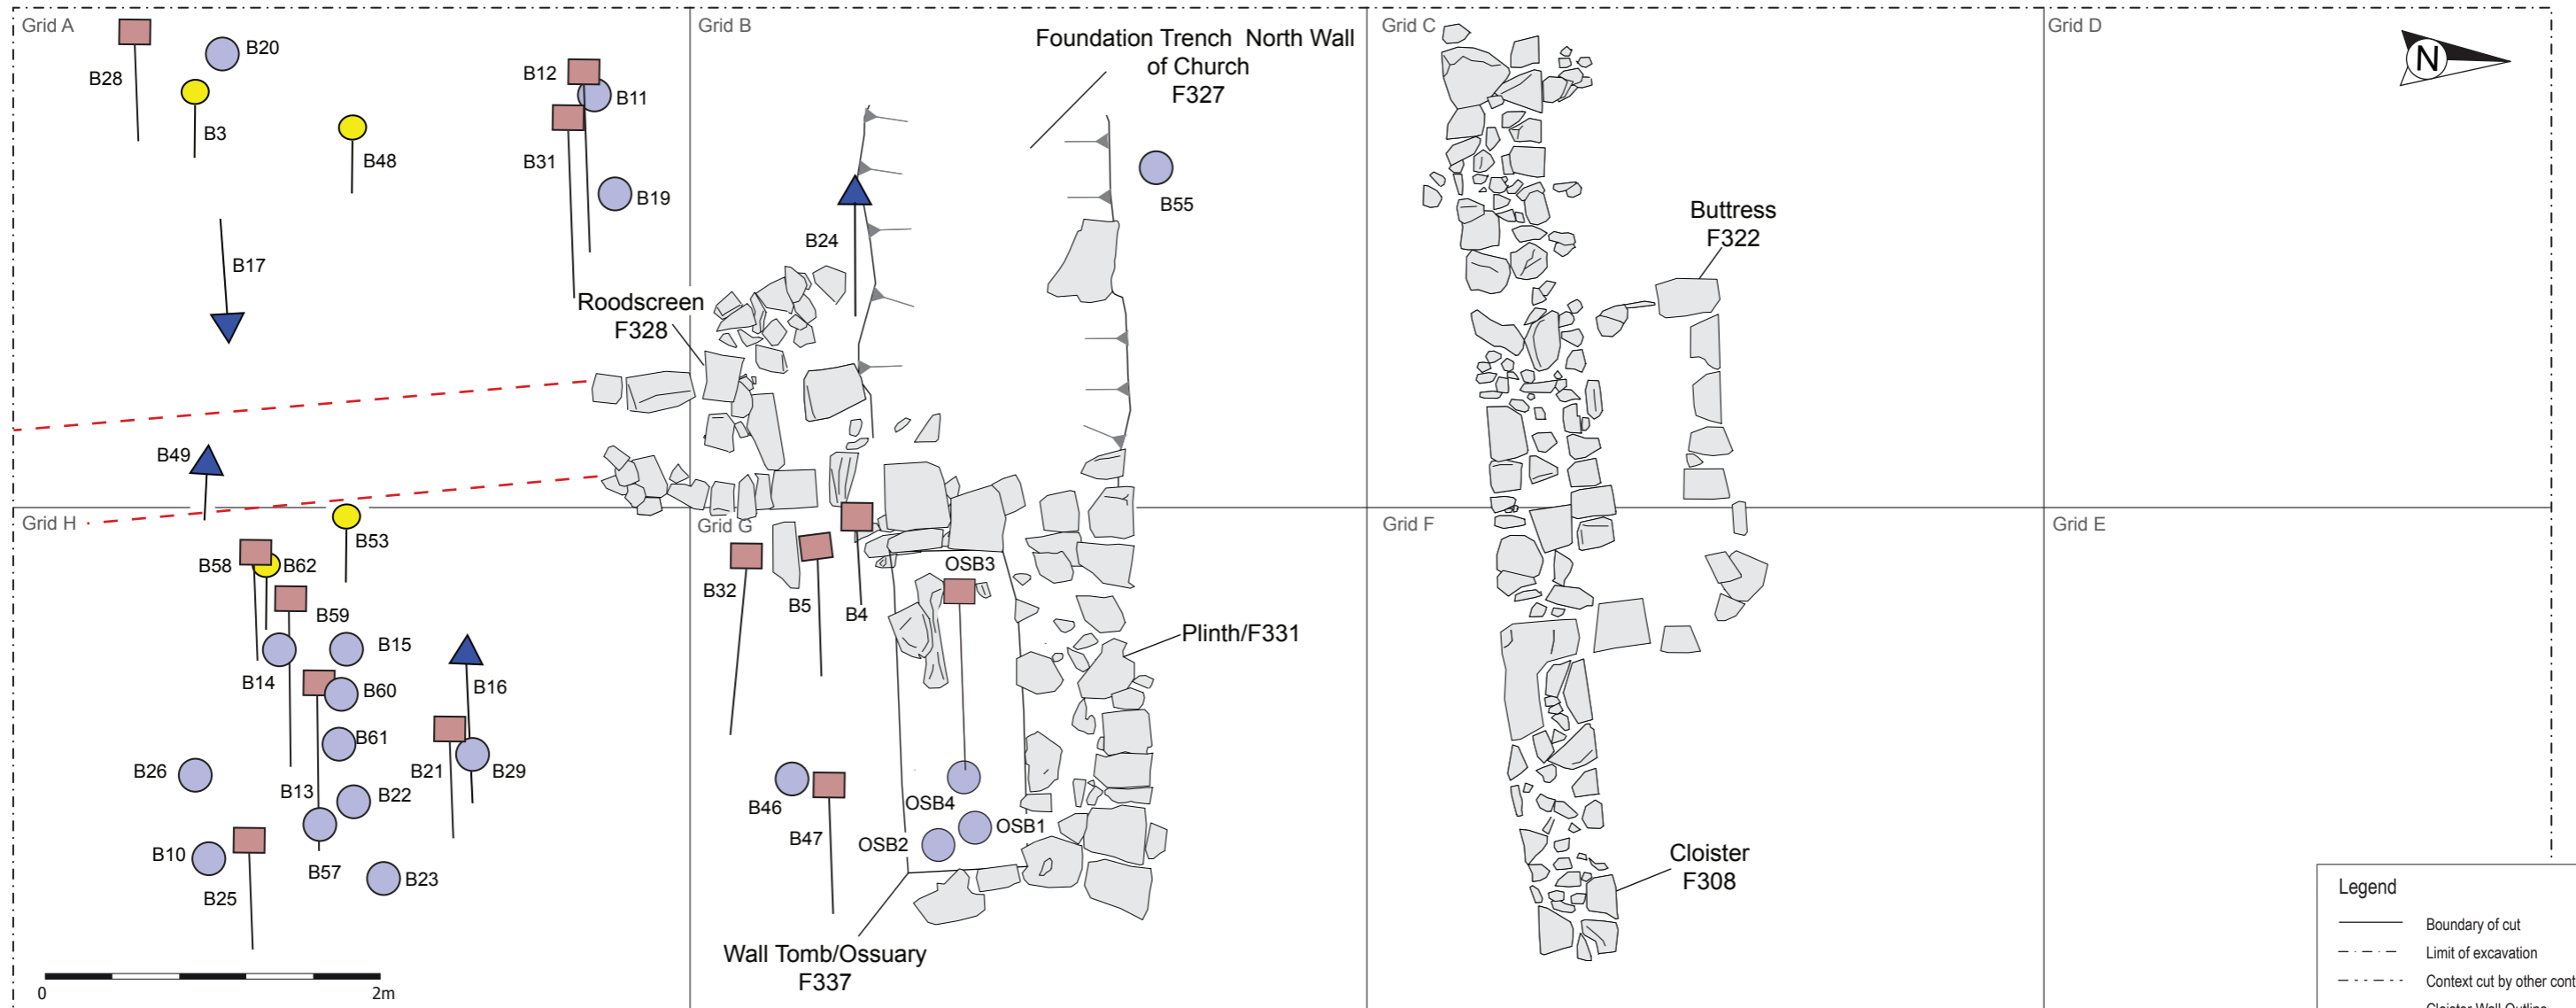

CUTTING 3

Legend

- Boundary of cut
- - - Limit of excavation
- - - Context cut by other context
- Cloister Wall Outline
- - - Church Wall Outline
- - - North Range Wall Outline
- Adult Burial
- ▲ Juvenile Burial
- Infant Burial
- Skull

Site: Black Friary
 Consent No.: E4127
 Date: March 2014
 Drawn by: CB

Unit 4a,
 Dundrum Business Park,
 Dublin 14.
 Tel: +353 1 2968190
 Fax: +353 1 2968195
 email: info@iafs.ie

Figure 8: Medieval burials within cutting 3