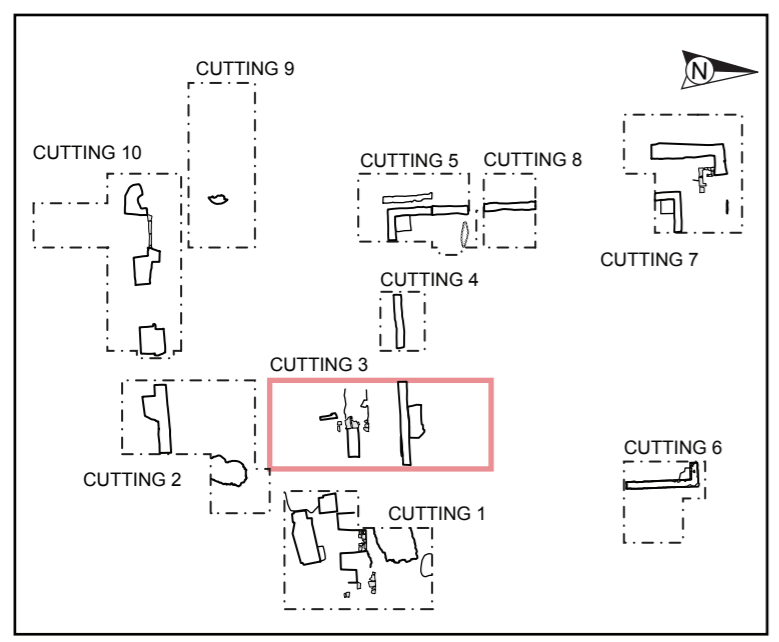

CUTTING 3

Legend

- Boundary of cut
- - - Limit of excavation
- - - Context cut by other context
- Cloister Wall Outline
- - - Church Wall Outline
- - - North Range Wall Outline
- Adult Burial
- ▲ Juvenile Burial
- Infant Burial
- Skull

Site: Black Friary
 Consent No.: E4127
 Date: March 2014
 Drawn by: CB

Unit 4a,
 Dundrum Business Park,
 Dublin 14.
 Tel: +353 1 2968190
 Fax: +353 1 2968195
 email: info@iafs.ie

Figure 8: Medieval burials within cutting 3